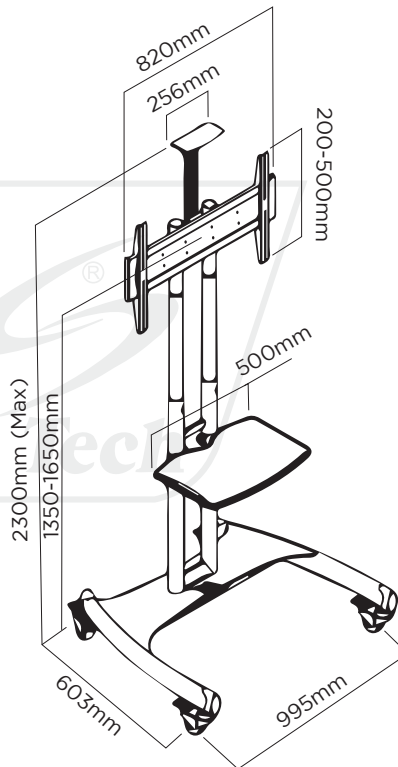

# AVA1800-70-1P

Large Height Adjustable Telescopic Professional TV Trolley Stand

For most 55" ~ 86"

New Style  
New Design

**Upright (Height Adjustable)**  
Height can maximise or minimize according to the comfort level. Specially designed for ergo and home.

**Locking Casters**  
Ensures increased the stability and safety

**Camera shelf**  
Adjustable camera shelf mount is initiated for the the purpose of meetings, conferences, etc.