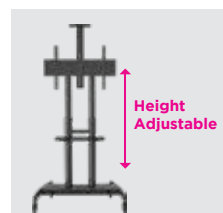

# AVA1800-70-1P

Large Height Adjustable Telescopic Professional TV Trolley Stand

For most 55" ~ 86"

New Style  
New Design

**Upright (Height Adjustable)**  
Height can maximise or minimize according to the comfort level. Specially designed for ergo and home.

**Locking Casters**  
Ensures increased the stability and safety

**Camera shelf**  
Adjustable camera shelf mount is initiated for the the purpose of meetings, conferences, etc.